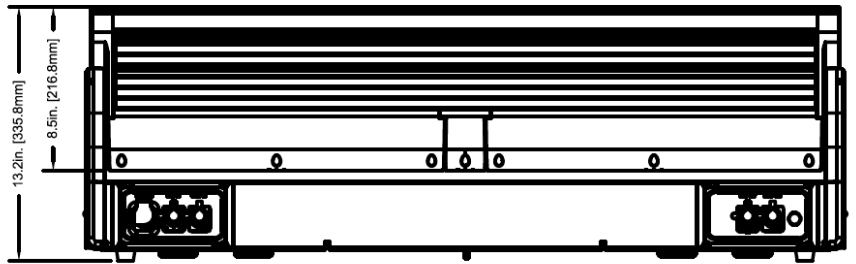

PHOTOMETRIC DATA

11,000 Total Lumen Output (RGBW)
CRI 80
Zoom Range 6° - 45°
Color temperature SparkLED 4000K
Color temperature Strobe Line 6500K

EFFECTS

Motorized Zoom
Linear Color Temperature Presets (2700-8000K)
RGBW Color Mixing and Pixel Control
White SparkLED Lens Effect
Dual White Strobe Lines (128 pixels per side)
Color Presets and Macros
Electronic Strobe and Variable Dimming Curves
16-bit Dimming

CONTROL / CONNECTIONS

3 DMX Channel Modes (25/76/190 channels)
Pixel controlled Wash, SparkLED and Strobe LED
210° Tilt Movement
DMX Adjustable Refresh Rate (900 -25000 Hz)
(6) Button Touch Panel
Full Color 180° Reversible LCD Menu Display
RDM Support
IP65 5pin XLR DMX In/Out
IP65 RJ45 Ethernet In/Out (Art-Net, sACN)
IP65 Locking Power Cable In

SIZE / WEIGHT

Length: 39.5 in (1004mm)
Width (Base): 7.6 in (194mm)
Width (Head): 6.1 in (155mm)
Height (head up): 13.2 in (336mm)
Height (head 90 degree): 11.3in (288mm)
Weight: 71.4 lbs. (32.4kg)

ELECTRICAL / THERMAL

AC 100-240V 50/60Hz
1400W Max Power Consumption

APPROVALS / RATINGS

CE | cETLus | IP65

Specifications and documentation subject to change without notice.

DIMENSIONAL DRAWINGS

ORDERING INFORMATION

PRR048	Proteus Rayzor Blade L (US Sku)
1237000255	Proteus Rayzor Blade L (EU Sku)