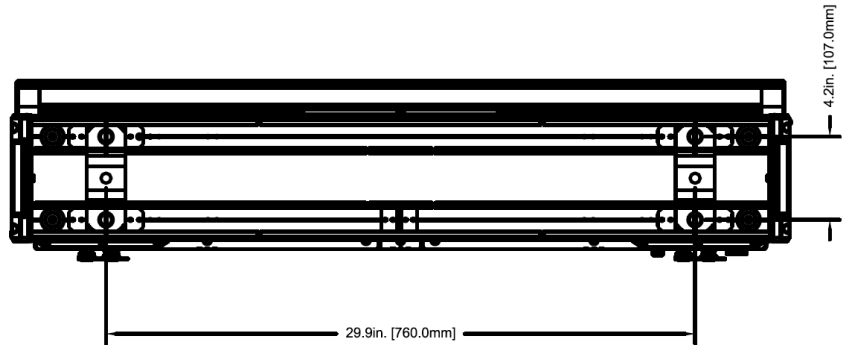

PHOTOMETRIC DATA

11,000 Total Lumen Output (RGBW)
CRI 80
Zoom Range 6° - 45°
Color temperature SparkLED 4000K
Color temperature Strobe Line 6500K

EFFECTS

Motorized Zoom
Linear Color Temperature Presets (2700-8000K)
RGBW Color Mixing and Pixel Control
White SparkLED Lens Effect
Dual White Strobe Lines (128 pixels per side)
Color Presets and Macros
Electronic Strobe and Variable Dimming Curves
16-bit Dimming

CONTROL / CONNECTIONS

3 DMX Channel Modes (25/76/190 channels)
Pixel controlled Wash, SparkLED and Strobe LED
210° Tilt Movement
DMX Adjustable Refresh Rate (900 -25000 Hz)
(6) Button Touch Panel
Full Color 180° Reversible LCD Menu Display
RDM Support
IP65 5pin XLR DMX In/Out
IP65 RJ45 Ethernet In/Out (Art-Net, sACN)
IP65 Locking Power Cable In

SIZE / WEIGHT

Length: 39.5 in (1004mm)
Width (Base): 7.6 in (194mm)
Width (Head): 6.1 in (155mm)
Height (head up): 13.2 in (336mm)
Height (head 90 degree): 11.3in (288mm)
Weight: 71.4 lbs. (32.4kg)

ELECTRICAL / THERMAL

AC 100-240V 50/60Hz
1400W Max Power Consumption

APPROVALS / RATINGS

CE | cETLus | IP65

Specifications and documentation subject to change without notice.

DIMENSIONAL DRAWINGS

ORDERING INFORMATION

PRR048	Proteus Rayzor Blade L (US Sku)
1237000255	Proteus Rayzor Blade L (EU Sku)