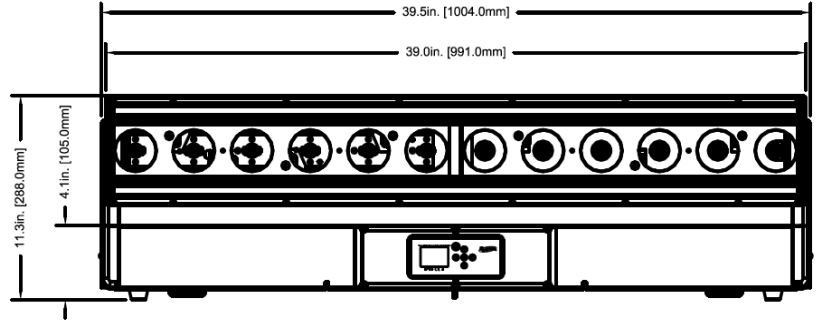

PHOTOMETRIC DATA

11,000 Total Lumen Output (RGBW)
CRI 80
Zoom Range 6° - 45°
Color temperature SparkLED 4000K
Color temperature Strobe Line 6500K

EFFECTS

Motorized Zoom
Linear Color Temperature Presets (2700-8000K)
RGBW Color Mixing and Pixel Control
White SparkLED Lens Effect
Dual White Strobe Lines (128 pixels per side)
Color Presets and Macros
Electronic Strobe and Variable Dimming Curves
16-bit Dimming

CONTROL / CONNECTIONS

3 DMX Channel Modes (25/76/190 channels)
Pixel controlled Wash, SparkLED and Strobe LED
210° Tilt Movement
DMX Adjustable Refresh Rate (900 -25000 Hz)
(6) Button Touch Panel
Full Color 180° Reversible LCD Menu Display
RDM Support
IP65 5pin XLR DMX In/Out
IP65 RJ45 Ethernet In/Out (Art-Net, sACN)
IP65 Locking Power Cable In

SIZE / WEIGHT

Length: 39.5 in (1004mm)
Width (Base): 7.6 in (194mm)
Width (Head): 6.1 in (155mm)
Height (head up): 13.2 in (336mm)
Height (head 90 degree): 11.3in (288mm)
Weight: 71.4 lbs. (32.4kg)

ELECTRICAL / THERMAL

AC 100-240V 50/60Hz
1400W Max Power Consumption

APPROVALS / RATINGS

CE | cETLus | IP65

Specifications and documentation subject to change without notice.

DIMENSIONAL DRAWINGS

ORDERING INFORMATION

PRR048	Proteus Rayzor Blade L (US Sku)
1237000255	Proteus Rayzor Blade L (EU Sku)