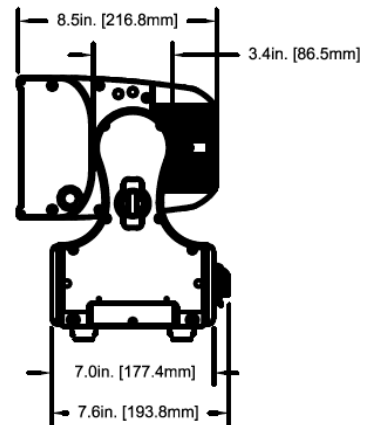

PHOTOMETRIC DATA

11,000 Total Lumen Output (RGBW)
CRI 80
Zoom Range 6° - 45°
Color temperature SparkLED 4000K
Color temperature Strobe Line 6500K

EFFECTS

Motorized Zoom
Linear Color Temperature Presets (2700-8000K)
RGBW Color Mixing and Pixel Control
White SparkLED Lens Effect
Dual White Strobe Lines (128 pixels per side)
Color Presets and Macros
Electronic Strobe and Variable Dimming Curves
16-bit Dimming

CONTROL / CONNECTIONS

3 DMX Channel Modes (25/76/190 channels)
Pixel controlled Wash, SparkLED and Strobe LED
210° Tilt Movement
DMX Adjustable Refresh Rate (900 -25000 Hz)
(6) Button Touch Panel
Full Color 180° Reversible LCD Menu Display
RDM Support
IP65 5pin XLR DMX In/Out
IP65 RJ45 Ethernet In/Out (Art-Net, sACN)
IP65 Locking Power Cable In

SIZE / WEIGHT

Length: 39.5 in (1004mm)
Width (Base): 7.6 in (194mm)
Width (Head): 6.1 in (155mm)
Height (head up): 13.2 in (336mm)
Height (head 90 degree): 11.3in (288mm)
Weight: 71.4 lbs. (32.4kg)

ELECTRICAL / THERMAL

AC 100-240V 50/60Hz
1400W Max Power Consumption

APPROVALS / RATINGS

CE | cETLus | IP65

Specifications and documentation subject to change without notice.

DIMENSIONAL DRAWINGS

ORDERING INFORMATION

PRR048	Proteus Rayzor Blade L (US Sku)
1237000255	Proteus Rayzor Blade L (EU Sku)